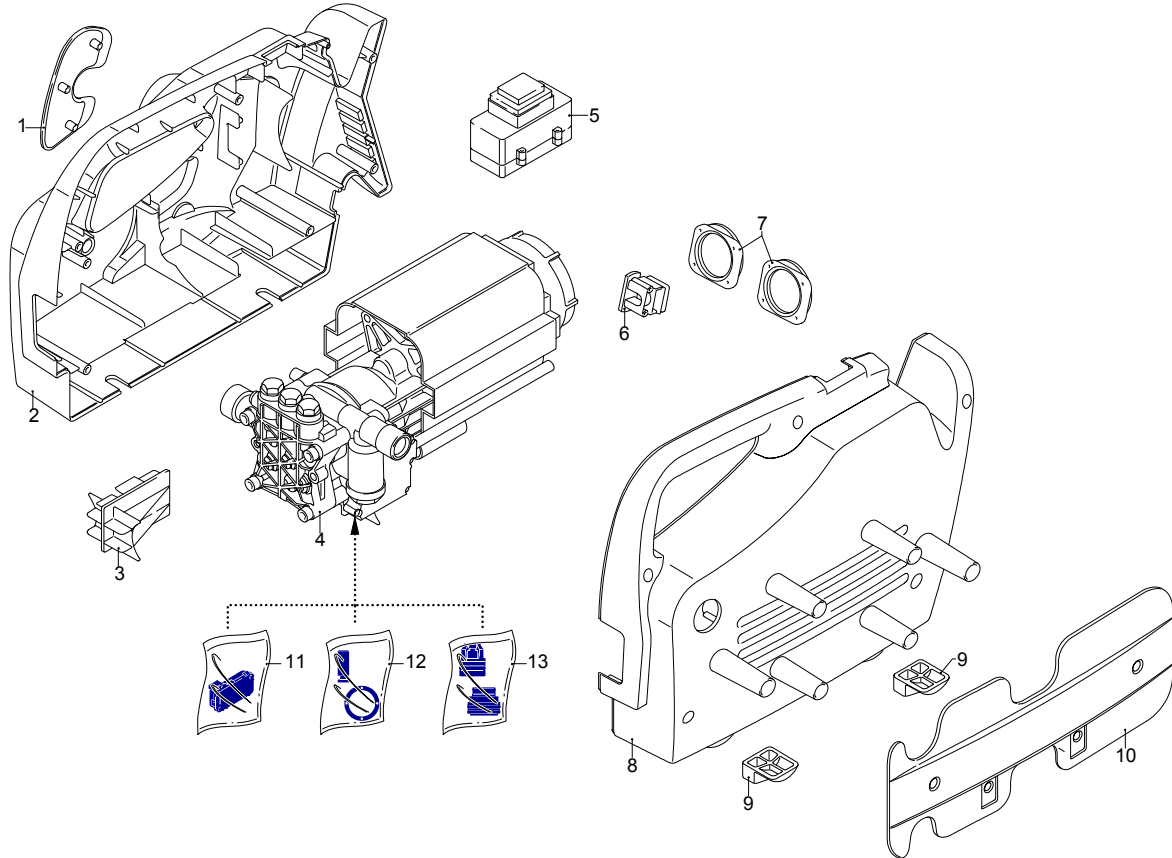

Model PW 1300 C

Serial number:

Code:

Electrical connection:

Pos.	Code	Description	Q.ty
1	3080590	Hook	1
2	3080010	Orange casing	1
3	3080550	Support	1
4	3081090	Electric pump assembly	1
5	3080050	Switch	1
6	3080580	Cable gland	1
7	3080560	Guide	2
8	3080020	Orange casing	1
9	3080570	Hook	2
10	3080040	Guard	1
11	3081280	TSS kit	1
12	3081270	Piston + seals kit	1
13	3081290	Valves + seals kit	1

Model PW 1300 C

Serial number:

Code:

Electrical connection:

Pos.	Code	Description	Q.ty
1	3080030	Tank	1
2	3080090	Lance head	1
3	3080070	Extension	1
4	3080060	Gun	1
5	3081300	High pressure hose	1