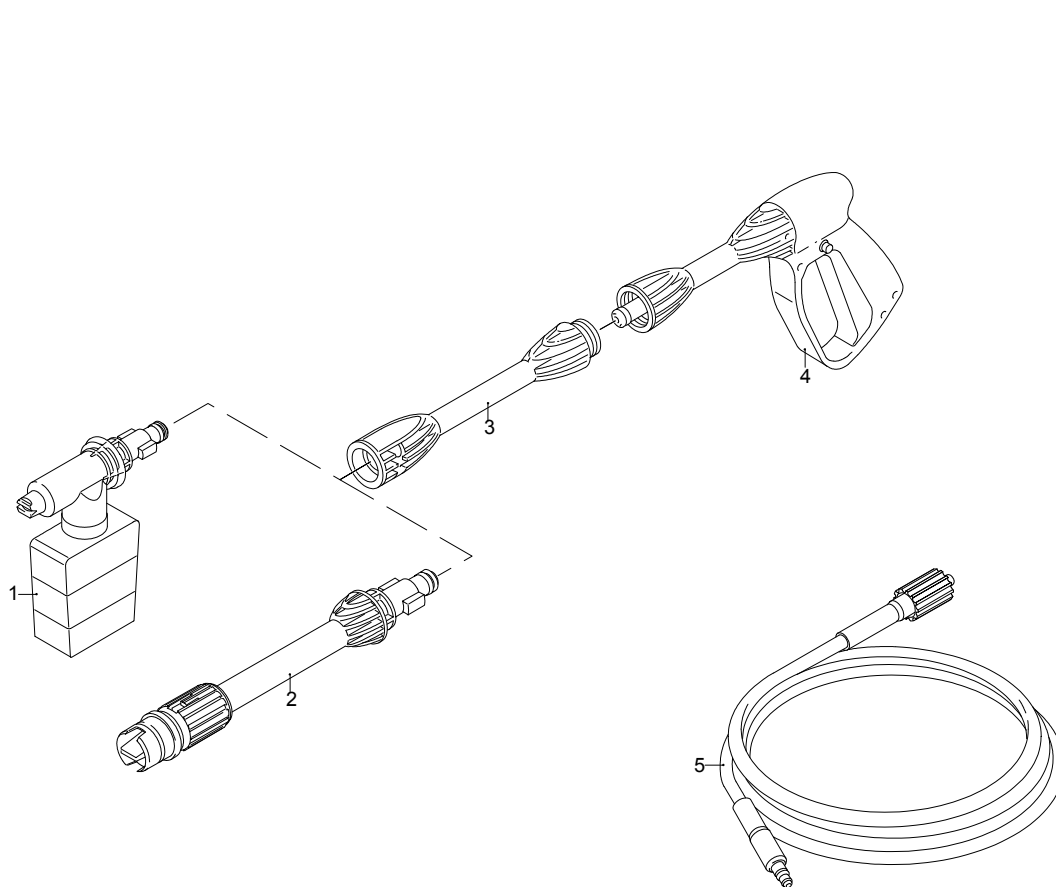

Model PW 1300 C

Serial number:

Code:

Electrical connection:

Pos.	Code	Description	Q.ty
1	3080590	Hook	1
2	3080010	Orange casing	1
3	3080550	Support	1
4	3081090	Electric pump assembly	1
5	3080050	Switch	1
6	3080580	Cable gland	1
7	3080560	Guide	2
8	3080020	Orange casing	1
9	3080570	Hook	2
10	3080040	Guard	1
11	3081280	TSS kit	1
12	3081270	Piston + seals kit	1
13	3081290	Valves + seals kit	1

Model PW 1300 C

Serial number:

Code:

Electrical connection:

Pos.	Code	Description	Q.ty
1	3080030	Tank	1
2	3080090	Lance head	1
3	3080070	Extension	1
4	3080060	Gun	1
5	3081300	High pressure hose	1