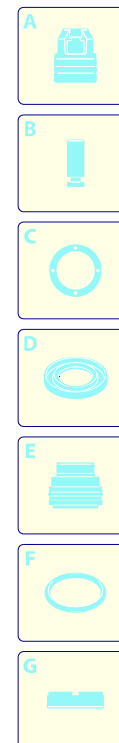

Model PW 1300 C

Serial number:

Code:

Electrical connection:

Pos.	Code	Description	Q.ty
1	3080590	Hook	1
2	3080010	Orange casing	1
3	3080550	Support	1
4	3081090	Electric pump assembly	1
5	3080050	Switch	1
6	3080580	Cable gland	1
7	3080560	Guide	2
8	3080020	Orange casing	1
9	3080570	Hook	2
10	3080040	Guard	1
11	3081280	TSS kit	1
12	3081270	Piston + seals kit	1
13	3081290	Valves + seals kit	1

Model PW 1300 C

Serial number:

Code:

Electrical connection:

Pos.	Code	Description	Q.ty
1	3080030	Tank	1
2	3080090	Lance head	1
3	3080070	Extension	1
4	3080060	Gun	1
5	3081300	High pressure hose	1