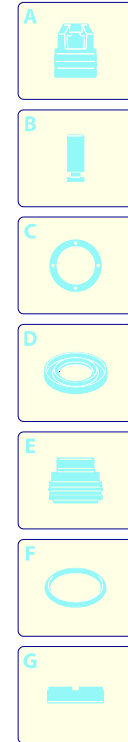

Model PW 1300 C

Serial number:

Code:

Electrical connection:

Pos.	Code	Description	Q.ty
1	3080590	Hook	1
2	3080010	Orange casing	1
3	3080550	Support	1
4	3081090	Electric pump assembly	1
5	3080050	Switch	1
6	3080580	Cable gland	1
7	3080560	Guide	2
8	3080020	Orange casing	1
9	3080570	Hook	2
10	3080040	Guard	1
11	3081280	TSS kit	1
12	3081270	Piston + seals kit	1
13	3081290	Valves + seals kit	1

Model PW 1300 C

Serial number:

Code:

Electrical connection:

Pos.	Code	Description	Q.ty
1	3080030	Tank	1
2	3080090	Lance head	1
3	3080070	Extension	1
4	3080060	Gun	1
5	3081300	High pressure hose	1