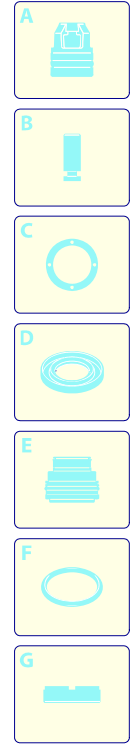

# Model PW 1400 TDK PLUS

Version:

Serial number:

Code: **12903**

12/04/2010

Validity	Pos.	Code	Description	Q
	1	3082130	Water coupling kit	1
	2	3480030	Door	1
	3	3480040	Door	1
	4	3480010	Orange casing	1
	5	3480080	Manico	1
	6	3480110	Switch	1
	7	3480170	Brush kit for motor	1
	8	3480190	Electric pump assembly	1
	9	3500090	Fork	1
	10	3500081	Fitting	1
	11	3480130	TSS kit	1
	12	3480150	Piston + seals kit	1
	13	3480140	Valves + seals kit	1
	14	3480020	Base	1
	15	3080580	Cable gland	1
	16	50940	Cable	1
	17	3480060	Accessories carrier	1
	18	3480120	Suction kit	1
	19	3081180	Guard	2
	20	3480160	Fork	1
	21	3081140	Wheel	2

# Model PW 1400 TDK PLUS

Version:

Serial number:

Code: **12903**

Validity	Pos.	Code	Description	Q
	1	3080080	Lance+rotopower	1
	2	3080090	Lance+lance head	1
	3	3480200	Tank	1
	4	3080070	Extension	1
	5	3080060	Gun	1
	6	3500350	High pressure hose	1
	7	3082860	Extension	1
	8	40780	Mini patio brush	1
	9	40788	Adaptor	1
	10	40787	Fixed brush	1