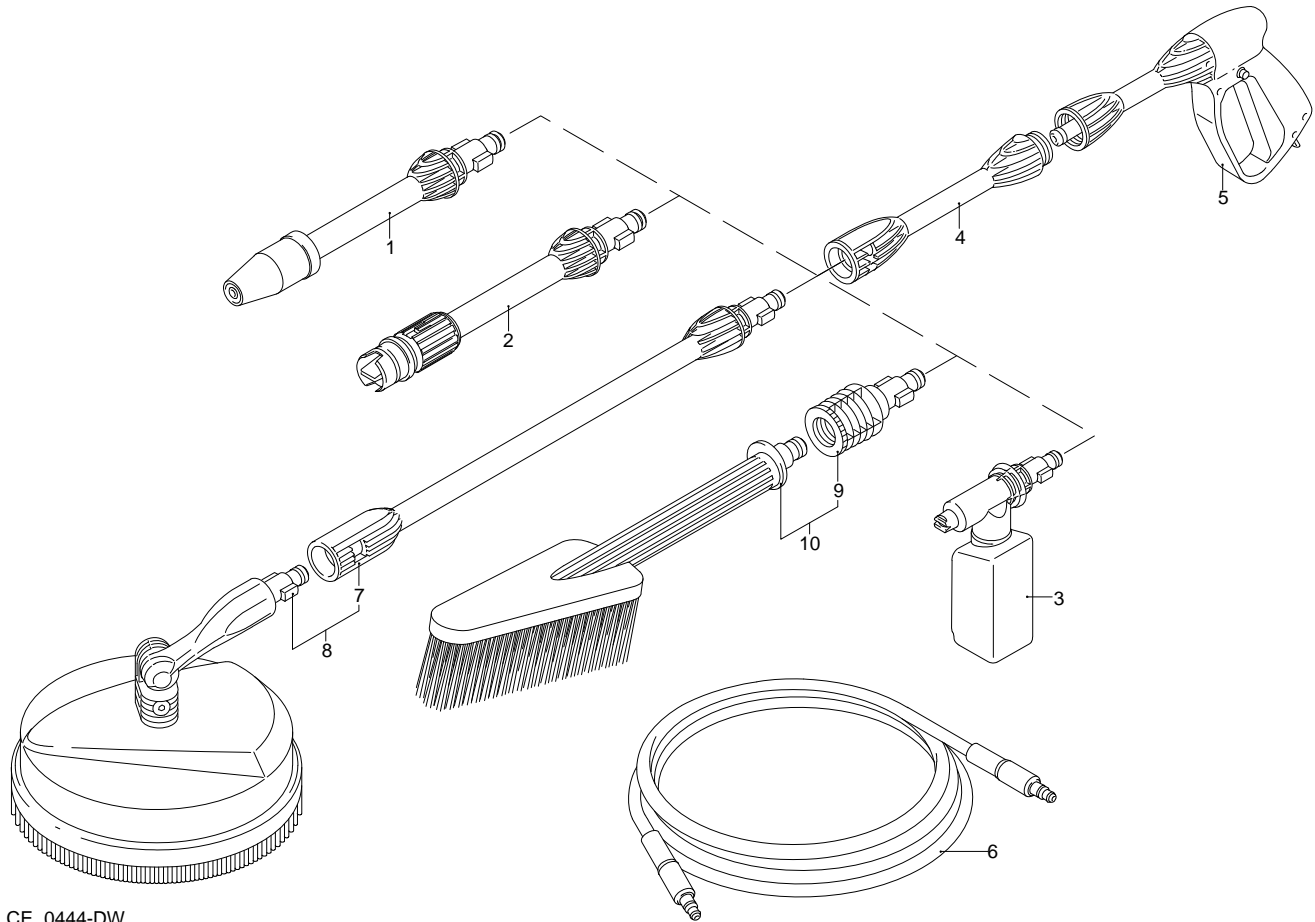

# Model PW 1400 TDK PLUS

Version:

Serial number:

Code: **12903**

Validity	Pos.	Code	Description	Q
	1	3080080	Lance+rotopower	1
	2	3080090	Lance+lance head	1
	3	3480200	Tank	1
	4	3080070	Extension	1
	5	3080060	Gun	1
	6	3500350	High pressure hose	1
	7	3082860	Extension	1
	8	40780	Mini patio brush	1
	9	40788	Adaptor	1
	10	40787	Fixed brush	1