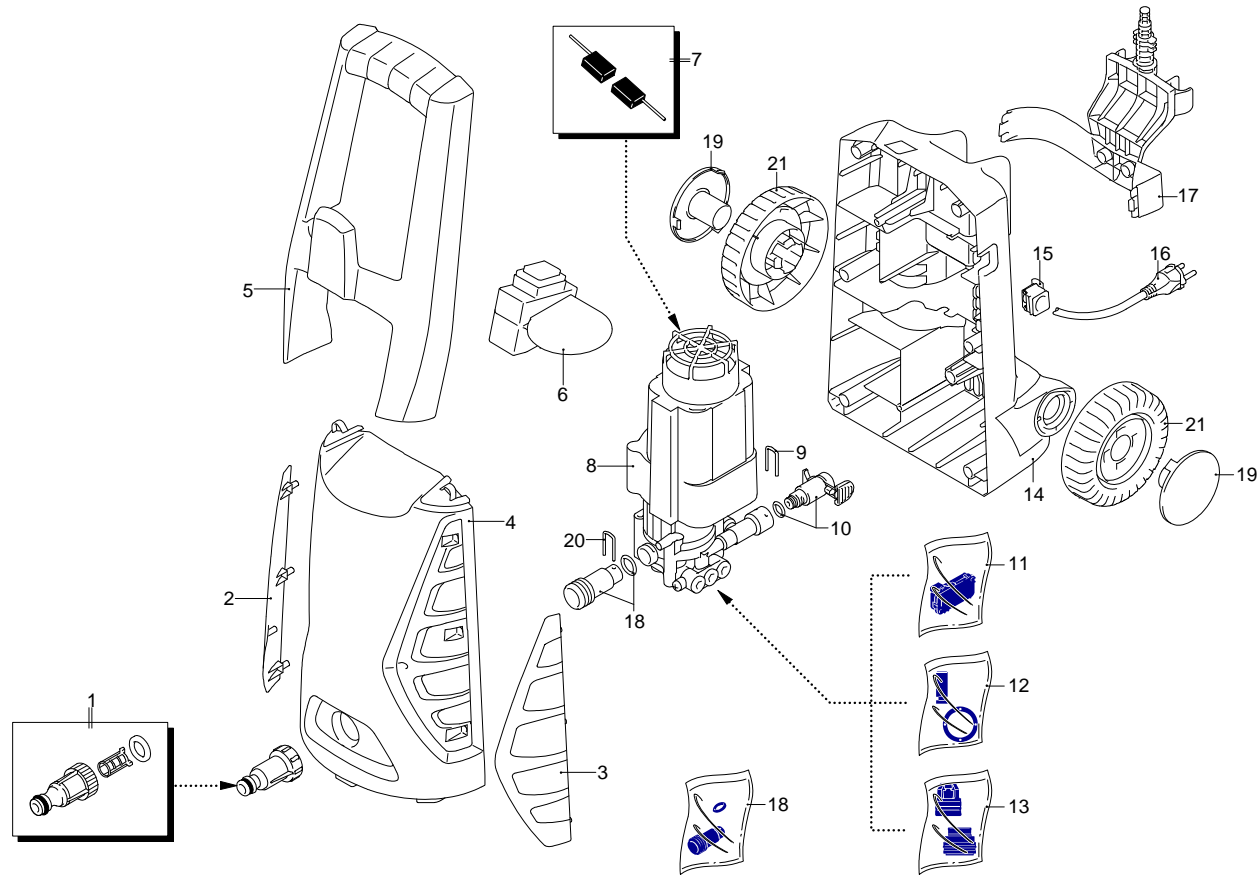

# Model PW 1400 TDK PLUS

Version:

Serial number:

Code: **12903**

12/04/2010

Validity	Pos.	Code	Description	Q
	1	3082130	Water coupling kit	1
	2	3480030	Door	1
	3	3480040	Door	1
	4	3480010	Orange casing	1
	5	3480080	Manico	1
	6	3480110	Switch	1
	7	3480170	Brush kit for motor	1
	8	3480190	Electric pump assembly	1
	9	3500090	Fork	1
	10	3500081	Fitting	1
	11	3480130	TSS kit	1
	12	3480150	Piston + seals kit	1
	13	3480140	Valves + seals kit	1
	14	3480020	Base	1
	15	3080580	Cable gland	1
	16	50940	Cable	1
	17	3480060	Accessories carrier	1
	18	3480120	Suction kit	1
	19	3081180	Guard	2
	20	3480160	Fork	1
	21	3081140	Wheel	2

# Model PW 1400 TDK PLUS

Version:

Serial number:

Code: **12903**

Validity	Pos.	Code	Description	Q
	1	3080080	Lance+rotopower	1
	2	3080090	Lance+lance head	1
	3	3480200	Tank	1
	4	3080070	Extension	1
	5	3080060	Gun	1
	6	3500350	High pressure hose	1
	7	3082860	Extension	1
	8	40780	Mini patio brush	1
	9	40788	Adaptor	1
	10	40787	Fixed brush	1