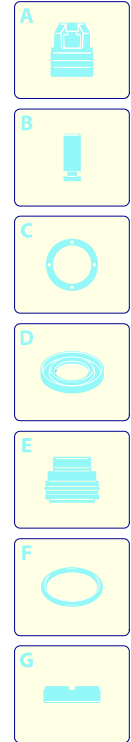

# Model PW 1400 TDK PLUS

Version:

Serial number:

Code: **12903**

12/04/2010

Validity	Pos.	Code	Description	Q
	1	3082130	Water coupling kit	1
	2	3480030	Door	1
	3	3480040	Door	1
	4	3480010	Orange casing	1
	5	3480080	Manico	1
	6	3480110	Switch	1
	7	3480170	Brush kit for motor	1
	8	3480190	Electric pump assembly	1
	9	3500090	Fork	1
	10	3500081	Fitting	1
	11	3480130	TSS kit	1
	12	3480150	Piston + seals kit	1
	13	3480140	Valves + seals kit	1
	14	3480020	Base	1
	15	3080580	Cable gland	1
	16	50940	Cable	1
	17	3480060	Accessories carrier	1
	18	3480120	Suction kit	1
	19	3081180	Guard	2
	20	3480160	Fork	1
	21	3081140	Wheel	2

# Model PW 1400 TDK PLUS

Version:

Serial number:

Code: **12903**

Validity	Pos.	Code	Description	Q
	1	3080080	Lance+rotopower	1
	2	3080090	Lance+lance head	1
	3	3480200	Tank	1
	4	3080070	Extension	1
	5	3080060	Gun	1
	6	3500350	High pressure hose	1
	7	3082860	Extension	1
	8	40780	Mini patio brush	1
	9	40788	Adaptor	1
	10	40787	Fixed brush	1