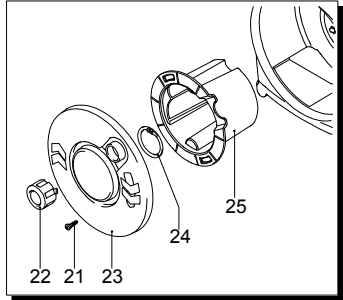

Model PW 2500 SLX

Serial number:

Code:

Electrical connection:

Pos.	Code	Description	Q.ty
1	3020021	Orange casing	1
2	2900620	Knob	1
3	3020111	Door	1
4	3020041	Door	1
5	2900900	Ball	3
6	2100300	Screw	12
7	2900870	Tube clip	1
8	3020061	Door	1
9	1700140	Detergent hose	1
10	3020130	Fitting	1
11	40008	Tank	2
12	1270960	Detergent hose	2
13	2600100	Cable gland	1
14	3020010	Base	1
15	2440071	Wheel	2
16	1680650	Screw	4
17	1680960	Washer	4
18	2180330	Rubber foot	2
19	3020091	Hub pin	2
20	3020030	Handle	1
21	2100300	Screw	2
22	2900680	Knob	1
23	2900670	Plate	1
24	380240	Ring	1
25	2900660	Hose reel rotor	1
26	3020120	Spring	1

Model PW 2500 SLX

Serial number:

Code:

Electrical connection:

Pos.	Code	Description	Q.ty
1	1340260	Filter	1
2	2100630	Fitting	1
3	2101000	Screw	2
4	2101450	Flange	1
5	2329142	Head assembly	1
6	550350	O-ring	1
7	850850	Screw	3
8	2109051	Valve	3
9	2200141	Water seal	3
12	2020050	Bushing	3
13	1683500	Oil seal	3
14	2200210	Screw	4
15	2020120	Piston guide	1
16	2561120	Spring	3
17	2020130	Piston	3
18	2020140	Wobble plate	3
19	1680680	O-ring	1
20	2021570	Bearing	1
21	2560480	Bushing	1
22	394280	O-ring	1
23	880840	O-ring	3
24	42317	TSS fitting assembly	1
25	1260760	Screw	4
26	1560520	Spring	1
27	1250280	Ball	1
28	480480	O-ring	1
29	1560490	Hose tail	1
35	1020230	O-ring	1
36	2900880	Fitting	1
37	1260740	O-ring	1
38	2900800	Fitting	1
39	2900890	Ring nut	1
40	2900830	Fitting	1
41	1461470	Fitting	1
42	42379	TSS pump assembly	1
43	2909010	Fitting assembly	1
44	2021960	Fork	1
45	2029721	TSS box assembly	1
46	2109050	Valve	3
A	44377	Valve kit	1
B	2734	Piston kit	1
D	42378	Seal kit	1