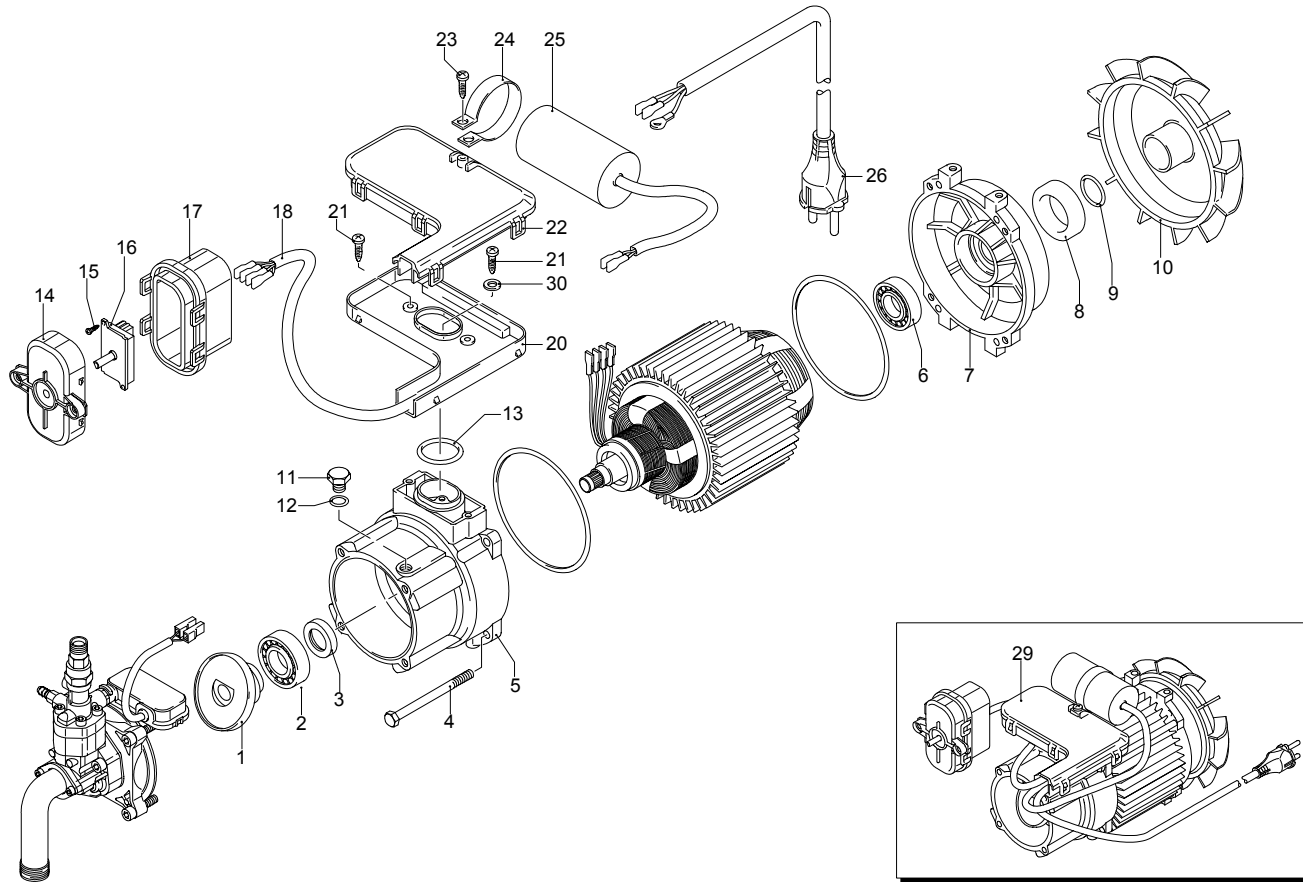

Model PW 2500 SLX

Serial number:

Code:

Electrical connection:

Pos.	Code	Description	Q.ty
1	1340260	Filter	1
2	2100630	Fitting	1
3	2101000	Screw	2
4	2101450	Flange	1
5	2329142	Head assembly	1
6	550350	O-ring	1
7	850850	Screw	3
8	2109051	Valve	3
9	2200141	Water seal	3
12	2020050	Bushing	3
13	1683500	Oil seal	3
14	2200210	Screw	4
15	2020120	Piston guide	1
16	2561120	Spring	3
17	2020130	Piston	3
18	2020140	Wobble plate	3
19	1680680	O-ring	1
20	2021570	Bearing	1
21	2560480	Bushing	1
22	394280	O-ring	1
23	880840	O-ring	3
24	42317	TSS fitting assembly	1
25	1260760	Screw	4
26	1560520	Spring	1
27	1250280	Ball	1
28	480480	O-ring	1
29	1560490	Hose tail	1
35	1020230	O-ring	1
36	2900880	Fitting	1
37	1260740	O-ring	1
38	2900800	Fitting	1
39	2900890	Ring nut	1
40	2900830	Fitting	1
41	1461470	Fitting	1
42	42379	TSS pump assembly	1
43	2909010	Fitting assembly	1
44	2021960	Fork	1
45	2029721	TSS box assembly	1
46	2109050	Valve	3
A	44377	Valve kit	1
B	2734	Piston kit	1
D	42378	Seal kit	1

UN_CE_0172-EX

Model PW 2500 SLX

Serial number:

Code:

Electrical connection:

Pos.	Code	Description	Q.ty
1	2320060	Wobble plate	1
2	1461430	Bearing	1
3	1460530	Oil seal	1
4	1460720	Screw	4
5	2320020	Flange	1
6	1460590	Bearing	1
7	1460040	Shield	1
8	1461200	Oil seal	1
9	394280	O-ring	1
10	1460370	Fan	1
11	1682420	Plug	1
12	2000240	O-ring	1
13	660170	O-ring	1
14	2900780	Cover	1
15	2900210	Screw	2
16	2900420	Switch	1
17	2900770	Box	1
18	2900930	Cable	1
20	2900750	Box	1
21	2020570	Screw	3
22	2900760	Cover	1
23	2100300	Screw	1
24	1340280	Clamp	1
25	2900970	Capacitor	1
26	1760450	Cable	1
29	44245	Motor	1
30	1262400	Washer	1

UN_CE_0173-EX

Model PW 2500 SLX

Serial number:

Code:

Electrical connection:

Pos.	Code	Description	Q.ty
1	40442	Lance head	1
2	1680220	O-ring	4
3	40346	Rotopower head	1
4	40487	Lance	1
5	40372	Roller brush	1
6	40327	Fitting	1
7	40350	Gun	1
8	600180	O-ring	1
9	2620470	High pressure hose	1
10	2000770	O-ring	1