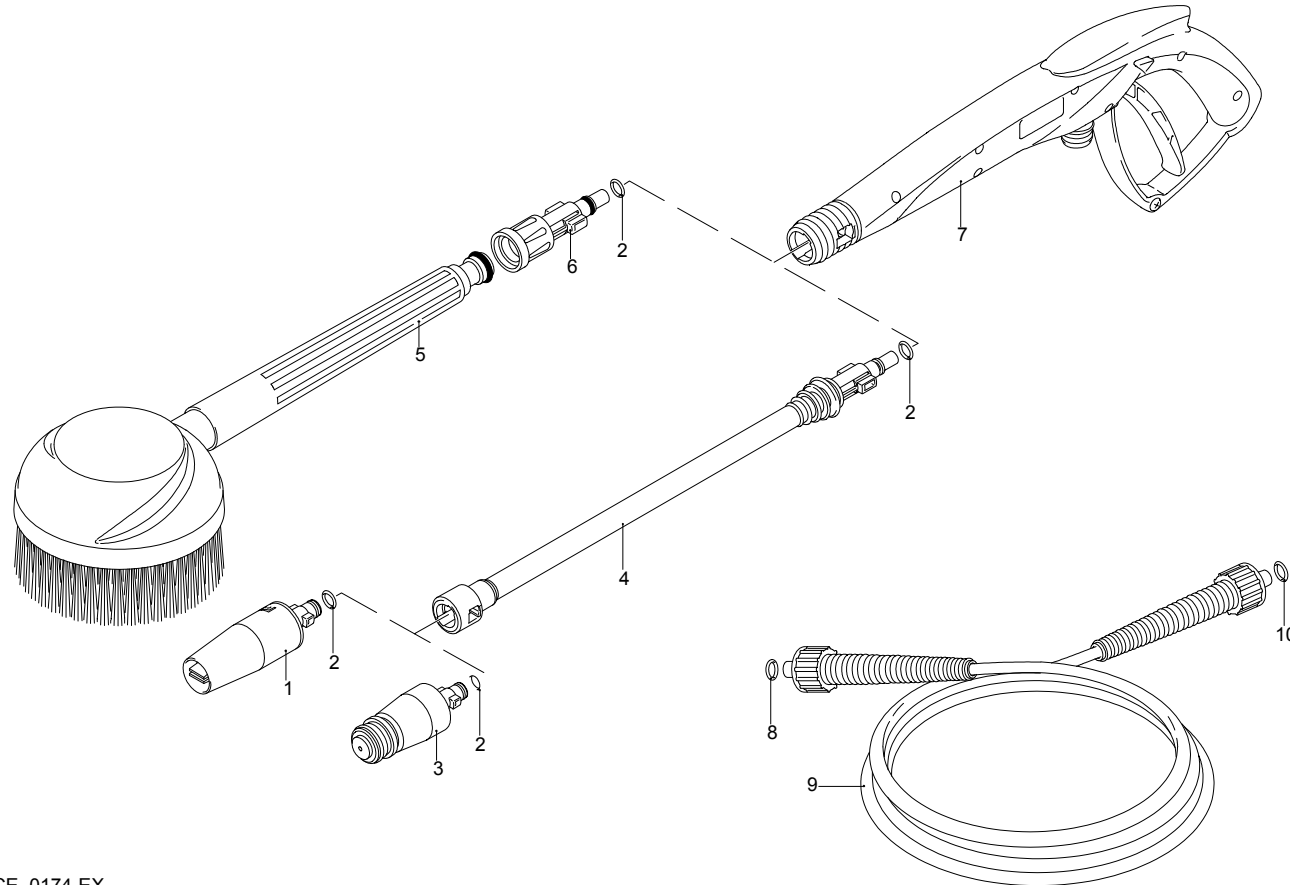

UN_CE_0172-EX

Model PW 2500 SLX

Serial number:

Code:

Electrical connection:

Pos.	Code	Description	Q.ty
1	2320060	Wobble plate	1
2	1461430	Bearing	1
3	1460530	Oil seal	1
4	1460720	Screw	4
5	2320020	Flange	1
6	1460590	Bearing	1
7	1460040	Shield	1
8	1461200	Oil seal	1
9	394280	O-ring	1
10	1460370	Fan	1
11	1682420	Plug	1
12	2000240	O-ring	1
13	660170	O-ring	1
14	2900780	Cover	1
15	2900210	Screw	2
16	2900420	Switch	1
17	2900770	Box	1
18	2900930	Cable	1
20	2900750	Box	1
21	2020570	Screw	3
22	2900760	Cover	1
23	2100300	Screw	1
24	1340280	Clamp	1
25	2900970	Capacitor	1
26	1760450	Cable	1
29	44245	Motor	1
30	1262400	Washer	1

UN_CE_0173-EX

Model PW 2500 SLX

Serial number:

Code:

Electrical connection:

Pos.	Code	Description	Q.ty
1	40442	Lance head	1
2	1680220	O-ring	4
3	40346	Rotopower head	1
4	40487	Lance	1
5	40372	Roller brush	1
6	40327	Fitting	1
7	40350	Gun	1
8	600180	O-ring	1
9	2620470	High pressure hose	1
10	2000770	O-ring	1