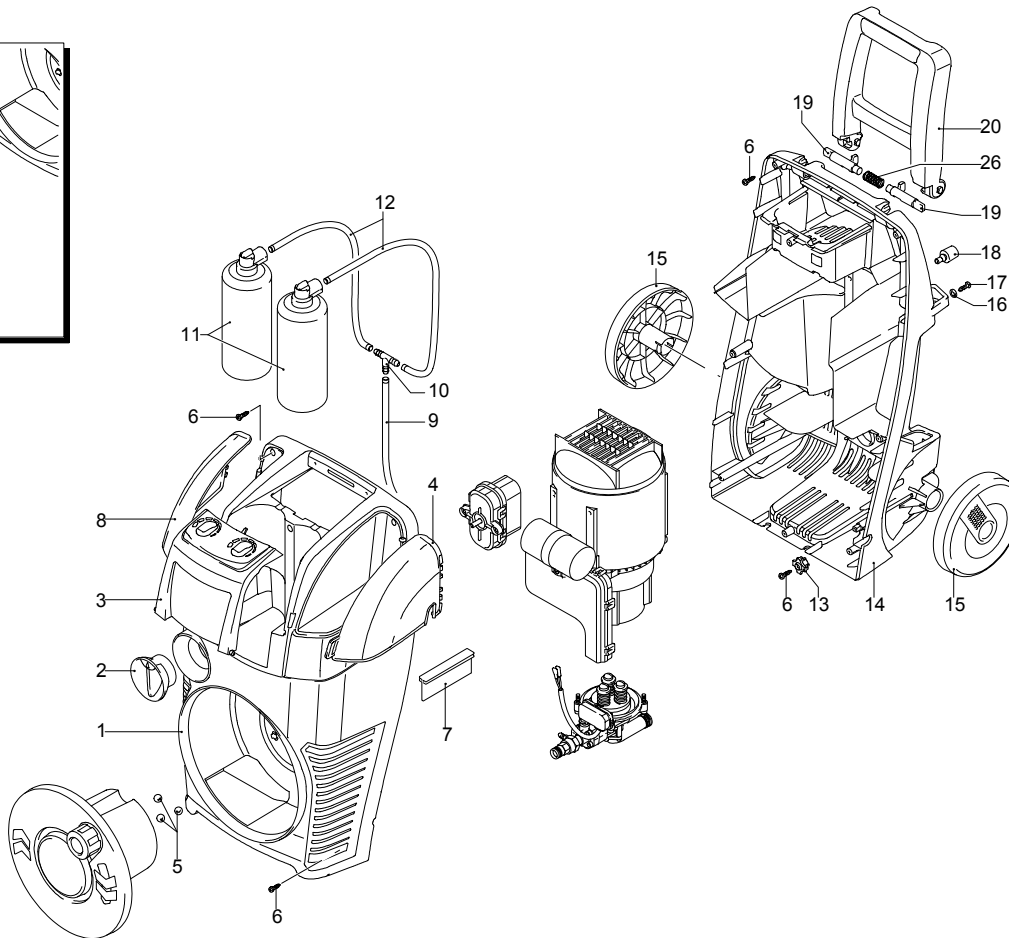

Model PW 2500 SLX

Serial number:

Code:

Electrical connection:

Pos.	Code	Description	Q.ty
1	3020021	Orange casing	1
2	2900620	Knob	1
3	3020111	Door	1
4	3020041	Door	1
5	2900900	Ball	3
6	2100300	Screw	12
7	2900870	Tube clip	1
8	3020061	Door	1
9	1700140	Detergent hose	1
10	3020130	Fitting	1
11	40008	Tank	2
12	1270960	Detergent hose	2
13	2600100	Cable gland	1
14	3020010	Base	1
15	2440071	Wheel	2
16	1680650	Screw	4
17	1680960	Washer	4
18	2180330	Rubber foot	2
19	3020091	Hub pin	2
20	3020030	Handle	1
21	2100300	Screw	2
22	2900680	Knob	1
23	2900670	Plate	1
24	380240	Ring	1
25	2900660	Hose reel rotor	1
26	3020120	Spring	1

Model PW 2500 SLX

Serial number:

Code:

Electrical connection:

Pos.	Code	Description	Q.ty
1	1340260	Filter	1
2	2100630	Fitting	1
3	2101000	Screw	2
4	2101450	Flange	1
5	2329142	Head assembly	1
6	550350	O-ring	1
7	850850	Screw	3
8	2109051	Valve	3
9	2200141	Water seal	3
12	2020050	Bushing	3
13	1683500	Oil seal	3
14	2200210	Screw	4
15	2020120	Piston guide	1
16	2561120	Spring	3
17	2020130	Piston	3
18	2020140	Wobble plate	3
19	1680680	O-ring	1
20	2021570	Bearing	1
21	2560480	Bushing	1
22	394280	O-ring	1
23	880840	O-ring	3
24	42317	TSS fitting assembly	1
25	1260760	Screw	4
26	1560520	Spring	1
27	1250280	Ball	1
28	480480	O-ring	1
29	1560490	Hose tail	1
35	1020230	O-ring	1
36	2900880	Fitting	1
37	1260740	O-ring	1
38	2900800	Fitting	1
39	2900890	Ring nut	1
40	2900830	Fitting	1
41	1461470	Fitting	1
42	42379	TSS pump assembly	1
43	2909010	Fitting assembly	1
44	2021960	Fork	1
45	2029721	TSS box assembly	1
46	2109050	Valve	3
A	44377	Valve kit	1
B	2734	Piston kit	1
D	42378	Seal kit	1