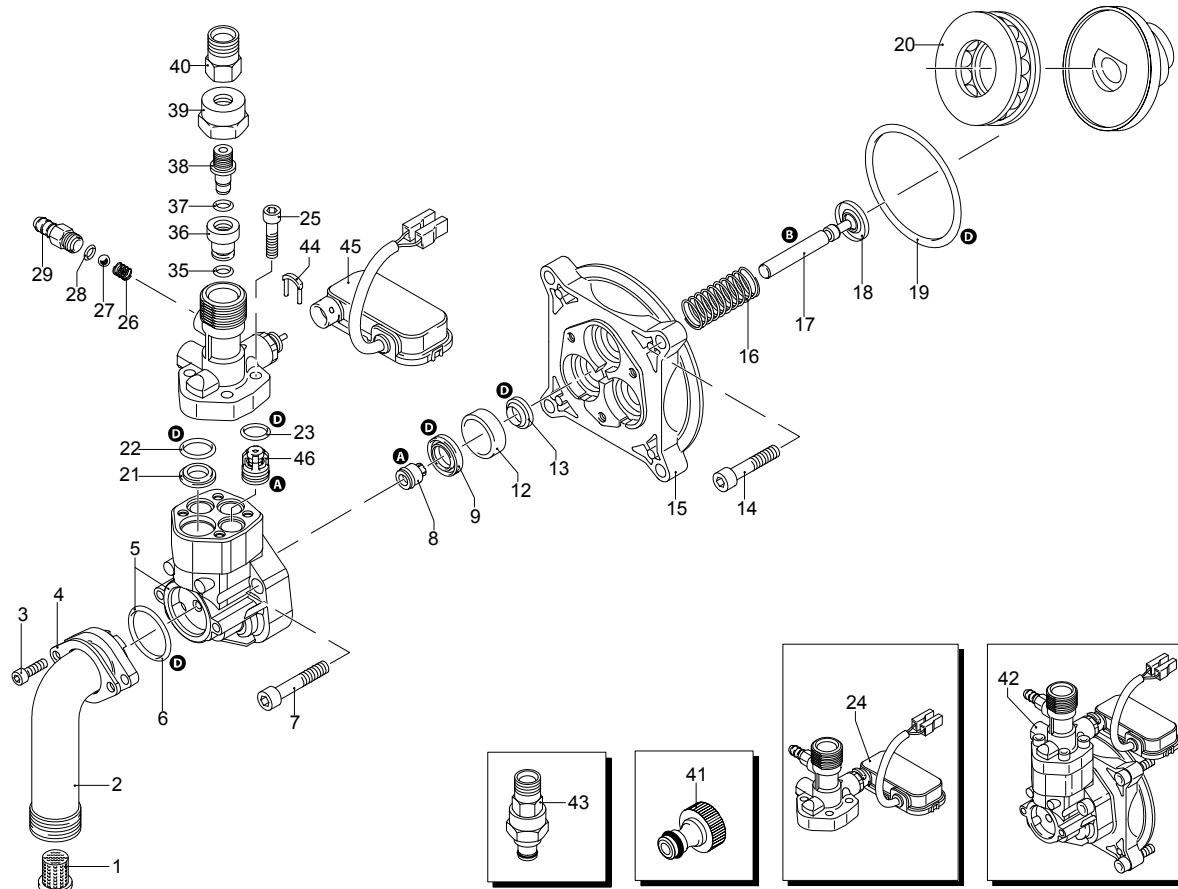

Model PW 2500 SLX

Serial number:

Code:

Electrical connection:

Pos.	Code	Description	Q.ty
1	3020021	Orange casing	1
2	2900620	Knob	1
3	3020111	Door	1
4	3020041	Door	1
5	2900900	Ball	3
6	2100300	Screw	12
7	2900870	Tube clip	1
8	3020061	Door	1
9	1700140	Detergent hose	1
10	3020130	Fitting	1
11	40008	Tank	2
12	1270960	Detergent hose	2
13	2600100	Cable gland	1
14	3020010	Base	1
15	2440071	Wheel	2
16	1680650	Screw	4
17	1680960	Washer	4
18	2180330	Rubber foot	2
19	3020091	Hub pin	2
20	3020030	Handle	1
21	2100300	Screw	2
22	2900680	Knob	1
23	2900670	Plate	1
24	380240	Ring	1
25	2900660	Hose reel rotor	1
26	3020120	Spring	1

Model PW 2500 SLX

Serial number:

Code:

Electrical connection:

Pos.	Code	Description	Q.ty
1	1340260	Filter	1
2	2100630	Fitting	1
3	2101000	Screw	2
4	2101450	Flange	1
5	2329142	Head assembly	1
6	550350	O-ring	1
7	850850	Screw	3
8	2109051	Valve	3
9	2200141	Water seal	3
12	2020050	Bushing	3
13	1683500	Oil seal	3
14	2200210	Screw	4
15	2020120	Piston guide	1
16	2561120	Spring	3
17	2020130	Piston	3
18	2020140	Wobble plate	3
19	1680680	O-ring	1
20	2021570	Bearing	1
21	2560480	Bushing	1
22	394280	O-ring	1
23	880840	O-ring	3
24	42317	TSS fitting assembly	1
25	1260760	Screw	4
26	1560520	Spring	1
27	1250280	Ball	1
28	480480	O-ring	1
29	1560490	Hose tail	1
35	1020230	O-ring	1
36	2900880	Fitting	1
37	1260740	O-ring	1
38	2900800	Fitting	1
39	2900890	Ring nut	1
40	2900830	Fitting	1
41	1461470	Fitting	1
42	42379	TSS pump assembly	1
43	2909010	Fitting assembly	1
44	2021960	Fork	1
45	2029721	TSS box assembly	1
46	2109050	Valve	3
A	44377	Valve kit	1
B	2734	Piston kit	1
D	42378	Seal kit	1