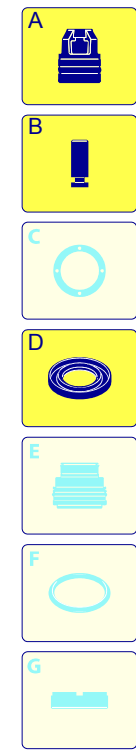

Model PW 2500 SLX

Serial number:

Code:

Electrical connection:

Pos.	Code	Description	Q.ty
1	3020021	Orange casing	1
2	2900620	Knob	1
3	3020111	Door	1
4	3020041	Door	1
5	2900900	Ball	3
6	2100300	Screw	12
7	2900870	Tube clip	1
8	3020061	Door	1
9	1700140	Detergent hose	1
10	3020130	Fitting	1
11	40008	Tank	2
12	1270960	Detergent hose	2
13	2600100	Cable gland	1
14	3020010	Base	1
15	2440071	Wheel	2
16	1680650	Screw	4
17	1680960	Washer	4
18	2180330	Rubber foot	2
19	3020091	Hub pin	2
20	3020030	Handle	1
21	2100300	Screw	2
22	2900680	Knob	1
23	2900670	Plate	1
24	380240	Ring	1
25	2900660	Hose reel rotor	1
26	3020120	Spring	1

Model PW 2500 SLX

Serial number:

Code:

Electrical connection:

Pos.	Code	Description	Q.ty
1	1340260	Filter	1
2	2100630	Fitting	1
3	2101000	Screw	2
4	2101450	Flange	1
5	2329142	Head assembly	1
6	550350	O-ring	1
7	850850	Screw	3
8	2109051	Valve	3
9	2200141	Water seal	3
12	2020050	Bushing	3
13	1683500	Oil seal	3
14	2200210	Screw	4
15	2020120	Piston guide	1
16	2561120	Spring	3
17	2020130	Piston	3
18	2020140	Wobble plate	3
19	1680680	O-ring	1
20	2021570	Bearing	1
21	2560480	Bushing	1
22	394280	O-ring	1
23	880840	O-ring	3
24	42317	TSS fitting assembly	1
25	1260760	Screw	4
26	1560520	Spring	1
27	1250280	Ball	1
28	480480	O-ring	1
29	1560490	Hose tail	1
35	1020230	O-ring	1
36	2900880	Fitting	1
37	1260740	O-ring	1
38	2900800	Fitting	1
39	2900890	Ring nut	1
40	2900830	Fitting	1
41	1461470	Fitting	1
42	42379	TSS pump assembly	1
43	2909010	Fitting assembly	1
44	2021960	Fork	1
45	2029721	TSS box assembly	1
46	2109050	Valve	3
A	44377	Valve kit	1
B	2734	Piston kit	1
D	42378	Seal kit	1